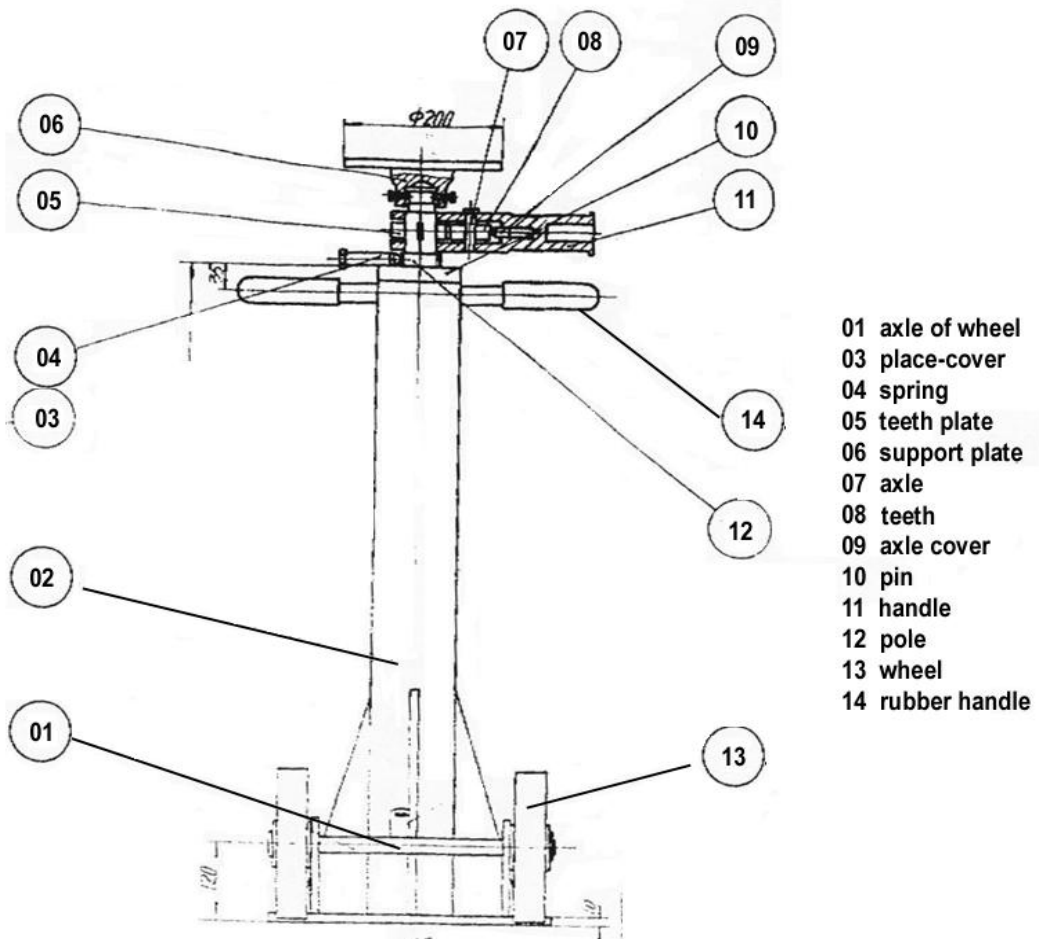

# MODEL 3318 - 50 Ton. TRAILER STABILIZING STAND

PRICE SUBJECT TO CHANGE WITHOUT NOTICE

Updated 07-05

PART			KIT INCLUDES
ORDER NUMBER	KIT DESCRIPTION	REF. #	DESCRIPTION
3318K13	WHEEL	13	WHEEL COMPLETE
3318K01	AXLE	1	AXLE COMPLET WITH (4)WASHERS (2) PINS
3318KHK	HANDLE		HANDLE 35"
3318K6	SUPPORT PLATE	6	SUPPORT PLATE with (4) SCREWS
3318K11	HANDLE SOCKET	11	HANDLE SOCKET W/TEETH